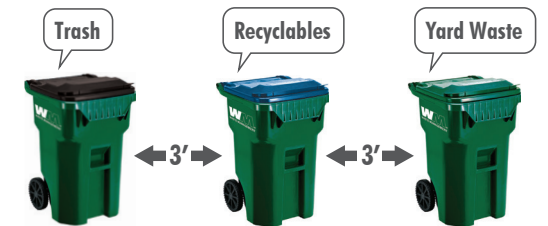

Place your carts at the curb on collection day by 5 a.m. ■ Trash is collected weekly ■ Recycling and Yard Waste are collected every other week for customers in the recycling and green waste service areas ■ Do not overfill your carts ■ Lids must close ■ Set carts 3 feet apart and away from objects such as cars and mail-boxes ■ Place carts at curb with handles facing away from the street.