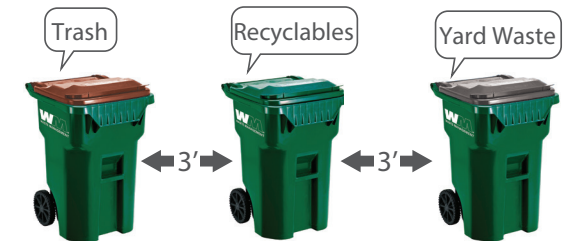

XXXXXX

2017 CITY OF ISLETON COLLECTION CALENDAR

Calendario 2017 de recolección para la ciudad de Isleton

Trash & Yard Waste Pickup
Desechos de jardín y basura recogida

Trash & Recycling Pickup
Basura y reciclaje recogida

Holiday

IMPORTANT INFORMATION

Contact

Central Valley Waste Services

Customer Service: 209-369-8274 or 916-387-1400

Monday - Friday • 8:00 a.m. – 5:00 p.m.

Website: sacramentovalley.wm.com

Office

1333 East Turner Road, Lodi, CA 95240

Monday - Friday • 8:00 a.m. – 4:30 p.m.

Closed 12 to 1 p.m.

Household Hazardous Waste:

Sacramento Recycling and Transfer Station,
8491 Fruitridge Rd, Sacramento, CA 95826

Hrs: 8am-5pm Monday-Saturday,
(916) 379-0500

City of Elk Grove Special Waste Collection
Center(SWCC), 9255 Disposal Ln, Elk Grove,
CA 95624 Hrs: 9am-4pm

Sunday-Wednesday

Cart Setup

Place your carts at the curb on collection day by 5:00 a.m. ■ Trash is collected weekly ■ Recycling & yard waste are collected every other week ■ Do not overfill your carts ■ Lids must be closed ■ Set carts 3 feet apart and away from objects such as cars & mailboxes ■ Place carts at curb with handles facing away from the street.

(Para español, vea el reverso.)

JANUARY

S	M	T	W	T	F	S
1	2	3	4	5	6	7
8	9	10	11	12	13	14
15	16	17	18	19	20	21
22	23	24	25	26	27	28
29	30	31				

FEBRUARY

S	M	T	W	T	F	S
			1	2	3	4
5	6	7	8	9	10	11
12	13	14	15	16	17	18
19	20	21	22	23	24	25
26	27	28				

MARCH

S	M	T	W	T	F	S
			1	2	3	4
5	6	7	8	9	10	11
12	13	14	15	16	17	18
19	20	21	22	23	24	25
26	27	28	29	30	31	

APRIL

S	M	T	W	T	F	S
						1
2	3	4	5	6	7	8
9	10	11	12	13	14	15
16	17	18	19	20	21	22
23	24	25	26	27	28	29
30						

MAY

S	M	T	W	T	F	S
	1	2	3	4	5	6
7	8	9	10	11	12	13
14	15	16	17	18	19	20
21	22	23	24	25	26	27
28	29	30	31			

JUNE

S	M	T	W	T	F	S
				1	2	3
4	5	6	7	8	9	10
11	12	13	14	15	16	17
18	19	20	21	22	23	24
25	26	27	28	29	30	

JULY

S	M	T	W	T	F	S
						1
2	3	4	5	6	7	8
9	10	11	12	13	14	15
16	17	18	19	20	21	22
23	24	25	26	27	28	29
30	31					

AUGUST

S	M	T	W	T	F	S
		1	2	3	4	5
6	7	8	9	10	11	12
13	14	15	16	17	18	19
20	21	22	23	24	25	26
27	28	29	30	31		

SEPTEMBER

S	M	T	W	T	F	S
					1	2
3	4	5	6	7	8	9
10	11	12	13	14	15	16
17	18	19	20	21	22	23
24	25	26	27	28	29	30

OCTOBER

S	M	T	W	T	F	S
1	2	3	4	5	6	7
8	9	10	11	12	13	14
15	16	17	18	19	20	21
22	23	24	25	26	27	28
29	30	31				

NOVEMBER

S	M	T	W	T	F	S
			1	2	3	4
5	6	7	8	9	10	11
12	13	14	15	16	17	18
19	20	21	22	23	24	25
26	27	28	29	30		

DECEMBER

S	M	T	W	T	F	S	
					1	2	
3	4	5	6	7	8	9	
10	11	12	13	14	15	16	
17	18	19	20	21	22	23	
24	H	25	26	27	28	29	30
31