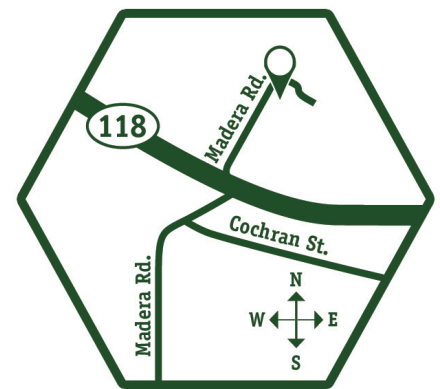

#### Directions:

**From the WEST (T.O., Moorpark)** – Take the 118 Freeway and exit Madera Rd and turn LEFT. Go to Viewline Dr and turn LEFT. Follow the road and drive through the gates. Before you reach the scalehouse/office, turn left into parking lot.

**From the East (San Fernando Valley)** – Take the 118 Freeway and exit Madera Rd-SOUTH and turn LEFT at the light (Viewline Dr.). Follow the road and drive through the gates. Before you reach the scalehouse/office, turn left into parking lot.