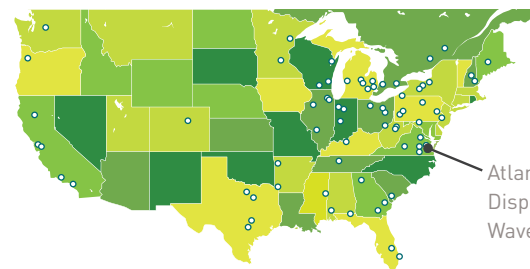

PRACTICES AND IMPACTS

- Four nest boxes were installed near grasslands to provide nesting habitat for eastern bluebirds.
- Two multi-unit nest boxes were installed near grasslands and wetlands habitats to provide nesting habitat for purple martins.
- Bat houses were placed near a wetlands habitat that supports night-flying insects by providing artificial roosting habitat and foraging opportunities for native Virginia bats.
- The team monitors nest boxes and bat houses at least monthly to check for occupancy and ascertain whether repairs or other maintenance is needed.
- Invasive bird species such as European starlings and house sparrows are removed from bluebird and purple martin nest boxes when found.
- Catch-and-release fishing events for employees are held at the fishing pond during the spring, summer and fall months.

WM has achieved WHC Certification for conservation programs across North America

Atlantic Waste Disposal, Waverly, Virginia