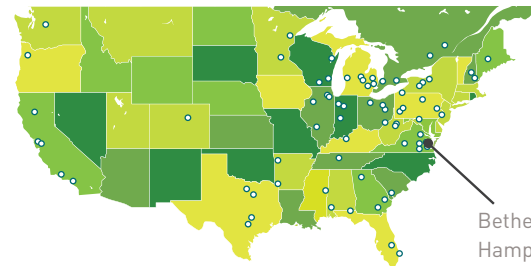

Bethel Landfill, Hampton, Virginia

GOLD STATUS

CONSERVATION PROJECTS

- **AVIAN**
  Bethel Eastern Bluebird, Bethel Purple Martin
- **BATS**
  Bethel Bats
- **LANDSCAPED**
  Bethel Pollinator Garden and Insect Hotel
- **REPTILES AND AMPHIBIANS**
  Bethel Turtles

RESOURCES

sustainability.wm.com