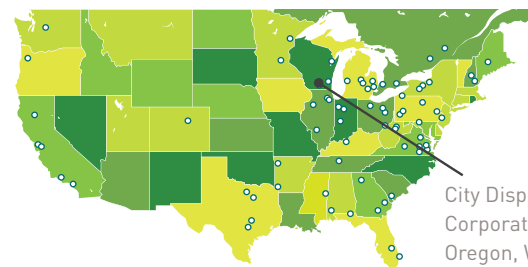

PRACTICES AND IMPACTS

- Since 2009, the landfill cap has been mowed annually to prevent growth of woody vegetation with the goal of maintaining a grassland habitat. Over 128 native plant species can be found throughout the grassland.
- A portion of this site consists of wetland and pond habitats to support a variety of wildlife species. These are also monitored annually to ensure native species are flourishing.
- Bluebird boxes were placed on-site in 2009 and are monitored throughout the nesting season, with great success shown in the last year by nesting tree swallows, wrens and bluebirds.
- Ongoing monitoring of bat activity began in 2015 with the goal of providing shelter for native bats. With little luck of bats nesting in 2020, the box was moved in 2021 and is still being monitored.
- The reptile and amphibian monitoring project started in 2017 and has proven quite successful with grey tree frogs using the PVC pipes and garter snakes finding refuge under plywood cover boards. These structures are monitored nearly weekly from late spring to early fall.

WM has achieved WHC Certification for conservation programs across North America

City Disposal Corporation Landfill, Oregon, Wisconsin