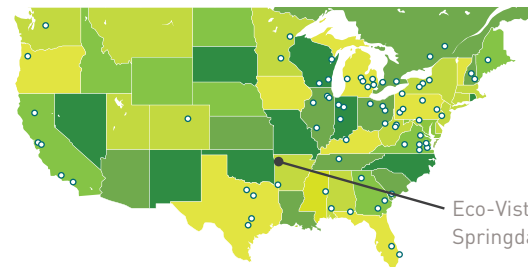

Eco-Vista Landfill
Springdale, Arkansas

CONSERVATION PROJECTS

RESOURCES

sustainability.wm.com