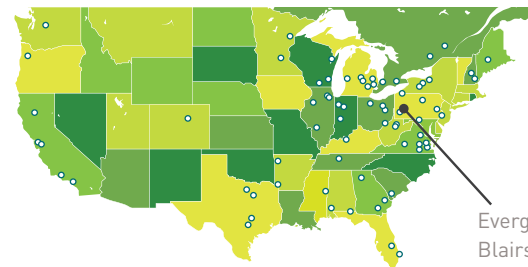

Evergreen Landfill, Blairsville, Pennsylvania

GOLD STATUS

CONSERVATION PROJECTS

AVIAN Nest Box Monitoring	INVASIVE SPECIES Invasive Species
AWARENESS AND ENGAGEMENT Be Bear Aware	POLLINATORS Pollinators
BATS Bat Monitoring	WETLANDS AND WATER BODIES Evergreen Wetlands

RESOURCES

sustainability.wm.com