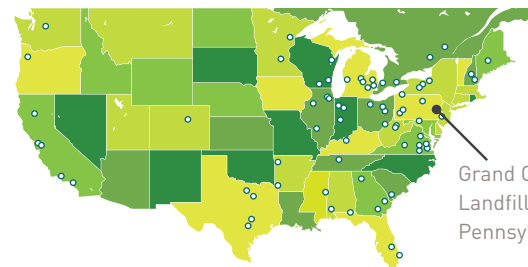

Grand Central Sanitary Landfill, Inc., Pen Argyl, Pennsylvania

GOLD STATUS

CONSERVATION PROJECTS

AVIAN

American Kestrels, Barn Owls, Bluebirds/Tree Swallow, Seagull Count

AWARENESS AND ENGAGEMENT

American Kestrel Banding Program, Songbird Banding, Creatures of the Night Program, Earth Day Festival, Nature Walks

GRASSLAND

Warm Season Grasslands

LANDSCAPED

Pollinator Garden

POLLINATORS

Butterflies and Bees

RESOURCES

sustainability.wm.com