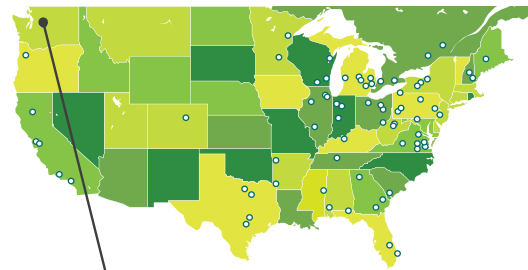

For more than 30 years, WM has partnered with WHC (Wildlife Habitat Council) to enhance and protect thousands of acres to support sustainability programs, biodiversity initiatives and environmental education. By transforming land into certified wildlife habitats, WM is helping communities thrive. At Greater Wenatchee Regional Landfill and Recycling Center in East Wenatchee, Washington, employees actively manage a conservation project focused on deserts. **The conservation program at Greater Wenatchee Regional Landfill and Recycling Center has been WHC-certified since 2010.**

PRACTICES AND IMPACTS

- The team has been monitoring American kestrels in and near nest boxes on-site for over a decade. Over time, kestrels of all ages have been consistently documented on landfill property.
- Knapweed is actively monitored throughout the year, and past attempts to control it include the release of knapweed weevil as an alternative to chemical controls. Reduction to the percentage of land area covered by knapweed will be slow, given that knapweed is notoriously difficult to extirpate because minimal disturbance encourages seeding.
- Following the impacts of wildfire in 2021, habitat improvements planned for the near future include reseeding of native plants and replacement of a damaged nest box.

WM has achieved WHC Certification for conservation programs across North America

Greater Wenatchee Regional Landfill and Recycling Center, East Wenatchee, Washington

CONSERVATION PROJECTS

DESERT

Greater Wenatchee Regional Landfills Desert Parcel

RESOURCES

sustainability.wm.com