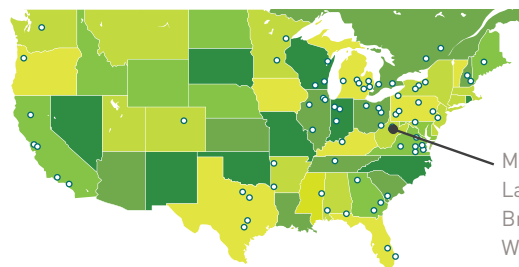

WHC CERTIFICATION MEADOWFILL LANDFILL

For more than 30 years, WM has partnered with WHC (Wildlife Habitat Council) to enhance and protect thousands of acres to support sustainability programs, biodiversity initiatives and environmental education. By transforming land into certified wildlife habitats, WM is helping communities thrive. At Meadowfill Landfill in Bridgeport, West Virginia, employees actively manage conservation projects focused on birds, grasslands and landscaped habitats. **The conservation program at Meadowfill Landfill has been WHC-certified since 2010.**

PRACTICES AND IMPACTS

- The team implemented a bluebird program in 2010 by constructing bird boxes to help protect the eastern bluebird population. Throughout the year, employees monitor the boxes and document nesting activity, in addition to cleaning boxes. In 2020, the team installed 10 new bluebird nest boxes.
- A one-acre grassland area was seeded with a selection of wildflowers, which the team consistently monitors for growth.
- A 320-square-foot pollinator garden is managed to support the native bee population. In 2021, the team added a new area in the pollinator garden. Partners, including Bridgeport High School students, are engaged in planting native plants. Monitoring shows the site is active with pollinators.

WM has achieved WHC Certification for conservation programs across North America

Meadowfill Landfill, Bridgeport, West Virginia

CONSERVATION PROJECTS

- **AVIAN**
  Blue Bird
- **GRASSLAND**
  Wild Flowers
- **LANDSCAPED**
  Pollinator Garden

RESOURCES

sustainability.wm.com