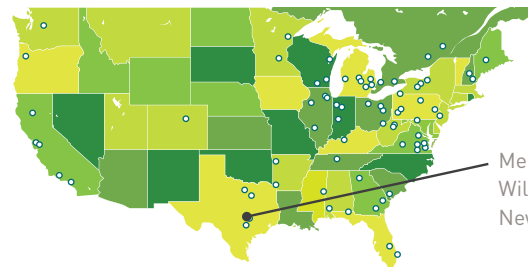

WHC CERTIFICATION MESQUITE CREEK WILDLIFE HABITAT AREA

For more than 30 years, WM has partnered with WHC (Wildlife Habitat Council) to enhance and protect thousands of acres to support sustainability programs, biodiversity initiatives and environmental education. By transforming land into certified wildlife habitats, WM is helping communities thrive. At Mesquite Creek Wildlife Habitat Area in New Braunfels, Texas, employees actively manage conservation projects focused on wetlands and waterbodies. **The conservation program at Mesquite Creek Wildlife Habitat Area has been WHC-certified since 2010.**

PRACTICES AND IMPACTS

- Marsh monitoring surveys are conducted using Cornell Lab of Ornithology protocols.
- A diverse mix of native trees, shoreline plants and aquatic plants, along with various wildflowers and grasses, was planted in Bubba's Wetlands.
- Basking logs, brush piles and a floating island were installed in the wetland to provide turtle habitat.
- Team members actively monitor and manage the wetland habitat to ensure a native species composition.

WM has achieved WHC Certification for conservation programs across North America

Mesquite Creek Wildlife Habitat Area, New Braunfels, Texas

CONSERVATION PROJECTS

WETLANDS AND WATER BODIES
Bubba's Wetlands

RESOURCES

sustainability.wm.com