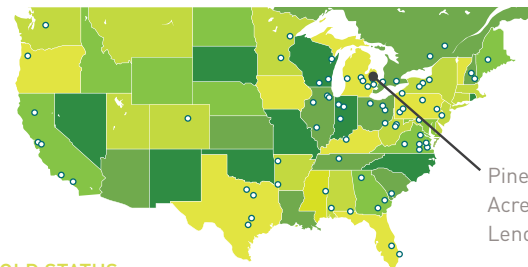

Pine Tree Acres Landfill, Lenox, Michigan

GOLD STATUS

CONSERVATION PROJECTS

AVIAN

Eastern Blue Bird, Wood Duck

AWARENESS AND COMMUNITY ENGAGEMENT

Watershed Presentations, Habitat Site Tours

BATS

Big Brown Bats, Red Bats, Silver Haired Bats, Little Brown Bats

GRASSLAND

Species Inventories

LANDSCAPED

PTA Pollinator Garden

WETLANDS AND WATER BODIES

PTA Wetland, WMRE No Mow Zone

RESOURCES

sustainability.wm.com