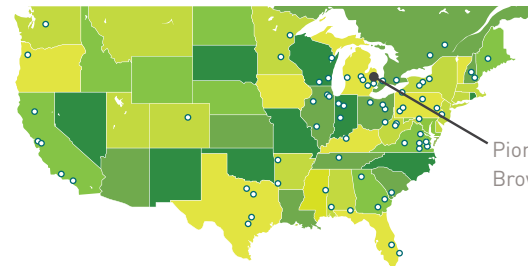

PRACTICES AND IMPACTS

- The team planted white pine, Norway spruce and fruit trees to create a forest habitat that provides foraging and shelter opportunities for a variety of wildlife species, including pollinators.
- The forest habitat is regularly monitored to determine survivability of newly-planted trees, the presence of invasive species, and use of the forest by wildlife.
- The native prairie area was planted to provide nesting habitat for prairie birds and foraging opportunities for deer and pollinators.
- The prairie habitat is mowed annually to control woody growth. Mowing also provides varied grass heights for better foraging and breeding areas for prairie birds.
- Bee blocks and rock piles were installed to provide shelter for a variety of bee species and basking areas for other pollinators.
- Autumn olive (an invasive species) is monitored several times per year to determine growth; removed through mowing and manual removal.

WM has achieved WHC Certification for conservation programs across North America

Pioneer Rock Landfill
Brown City, Michigan

SILVER STATUS

CONSERVATION PROJECTS

FOREST
Forest Areas

GRASSLAND
Native Grass, Prairie and Grassland Habitats

INVASIVE SPECIES
Invasive Species Control

MAMMALS
White Tail Deer

POLLINATORS
Pollinator Habitat

RESOURCES

sustainability.wm.com