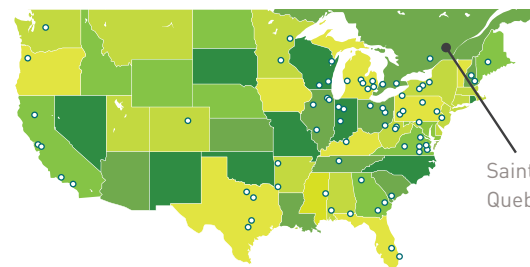

Sainte-Sophie Landfill, Quebec, Canada

CONSERVATION PROJECTS

- **AVIAN**
  Platform for Raptors
- **FOREST**
  Revegetation Berme
- **REPTILES AND AMPHIBIANS**
  Overwintering Hibernacula

RESOURCES

sustainability.wm.com