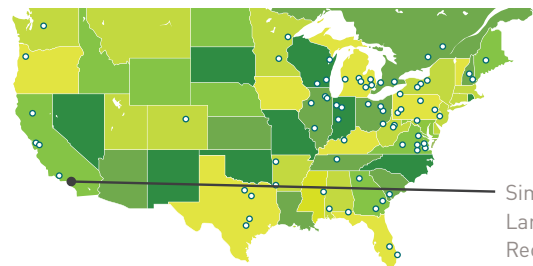

Simi Valley Landfill and Recycling Center, Simi Valley, California

SILVER STATUS

CONSERVATION PROJECTS

- **AVIAN**
  Barn Owls
- **AWARENESS AND ENGAGEMENT**
  Pollinator Garden Education Awareness
- **BATS**
  Bats
- **LANDSCAPED**
  Pollinator Garden
- **OTHER HABITATS**
  Trees and Scrub Restoration
- **WETLANDS AND WATER BODIES**
  Riparian Restoration

RESOURCES

sustainability.wm.com