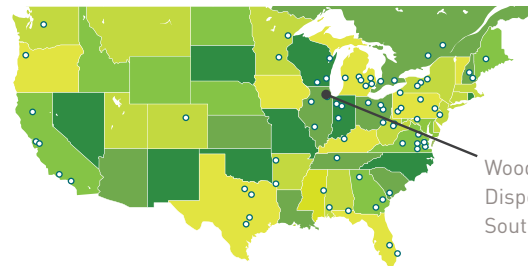

PRACTICES AND IMPACTS

- The capped landfill has become an ideal site for grasslands that the team mows periodically in an attempt to suppress woody species establishment.
- The boundary areas of this parcel of land also support wetlands that the project team hopes will host frogs, snakes and other wetland species. To support this goal, the team has installed PVC pipes to attract and house frogs and has placed cover boards on the ground to provide protection for snakes.
- To support local bluebird populations, the site features bluebird boxes that the team monitors during the breeding season.
- A purple martin house is located on-site to encourage purple martins to nest in the habitat.
- Habitat for raptors such as the red-tailed hawk are located within the old landfill property. Rotational or seasonal mowing of grasslands, as well as added brush piles, promotes use by small mammals that are prey for raptors.
- Ten wood duck next boxes are located on the property within the wetland area.

WM has achieved WHC Certification for conservation programs across North America

Woodland Recycling and Disposal Facility
South Elgin, Indiana

GOLD STATUS

CONSERVATION PROJECTS

AVIAN

Bluebird, Purple Martin, Red-Tailed Hawk, Wood Duck

BATS

Brown Bats

GRASSLAND

Grassland

REPTILES AND AMPHIBIANS

Tree Frog and Snakes

WETLANDS AND WATER BODIES

Wetlands

RESOURCES

sustainability.wm.com