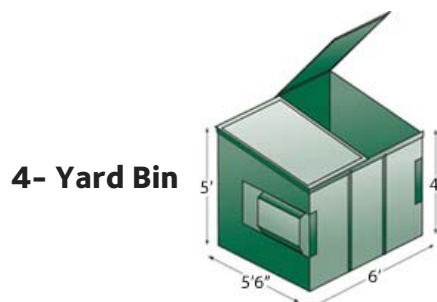

1.5, 2, 3, 4 Yard Manure Bins:

4- Yard Bin