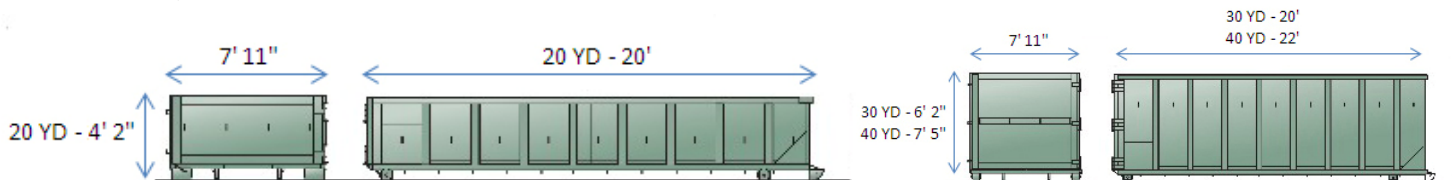

Bin and Roll Off Service

Bin services are provided in most areas with the following container options:

Sample Bin Sizes (*measurements are approximate*)

2-Yard Bin

3-Yard Bin

4-Yard Bin

Bin services are provided using bins ranging in size from 1.5 cubic yards to 4 cubic yards and can be serviced up to six days per week. Locked bins are available; push-out service can also be provided. Call (805)922-2121.

20, 30 & 40 Yard Roll Off Bins:

Waste Management offers temporary and permanent roll-off services. In most areas containers are available in sizes ranging from 10 to 40 cubic yards. All are made from sturdy, high-strength steel and are maintained to ensure safety and environmental compliance. Waste Management's compactor solutions can help your stores save up to 50% on hauling costs, save up to 70% on energy usage and reduce your carbon footprint. Call (805)242-7937