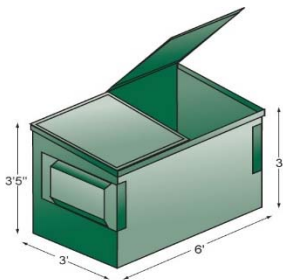

Bin and Roll Off Service

Bin services are provided in most areas with the following container options:

Sample Bin Sizes (*measurements are approximate*)

2-Yard Bin

3-Yard Bin

4-Yard Bin

Bin services are provided using bins ranging in size from 1.5 cubic yards to 4 cubic yards and can be serviced up to six days per week. Locked bins are available; push-out service can also be provided. Call (805)922-2121.

20, 30 & 40 Yard Roll Off Bins:

Waste Management offers temporary and permanent roll-off services. In most areas containers are available in sizes ranging from 10 to 40 cubic yards. All are made from sturdy, high-strength steel and are maintained to ensure safety and environmental compliance. Waste Management's compactor solutions can help your stores save up to 50% on hauling costs, save up to 70% on energy usage and reduce your carbon footprint. Call (805)242-7937