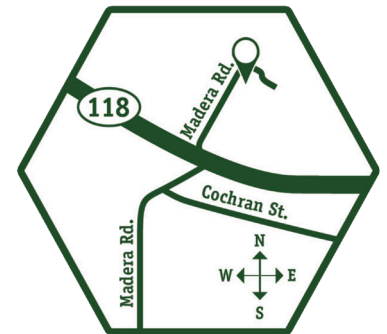

Address \_\_\_\_\_ Date Requested \_\_\_\_\_

City \_\_\_\_\_ State \_\_\_\_\_ Zip \_\_\_\_\_ Number of Guests \_\_\_\_\_

#### Directions:

**From the WEST (T.O., Moorpark)** – Take the 118 Freeway and exit Madera Rd and turn LEFT. Go to Viewline Dr and turn LEFT. Follow the road and drive through the gates. Before you reach the scalehouse/office, turn left into parking lot.

**From the East (San Fernando Valley)** - Take the 118 Freeway and exit Madera Rd-SOUTH and turn LEFT at the light (Viewline Dr.). Follow the road and drive through the gates. Before you reach the scalehouse/office, turn left into parking lot.